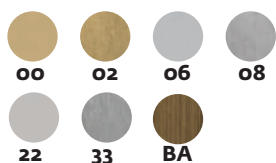

Placche per esterno senza fori viti / Outside plaques without screw holes
Außenplatten ohne Bohrlöcher / Plaques pour extérieur sans trous vis

Cieca / Latch / BDC	Cieca / Latch / BDC
R22905	R22902
000	000

finiture standard / standard finishes
Standardveredelungen / finitions standards

00 - Oro / Polished brass Messing poliert / Laiton poli	•	•
02 - Ottone satinato / Satin brass Messing matt / Laiton satiné	•	•
06 - Cromo lucido / Polish. chrome Chrom / Chrome poli	•	•
08 - Cromo satinato / Sat. chrome Chrom matt / Chrome satiné	•	•
22 - Nickel lucido / Polished nickel Nickel / Nickel poli	•	•
33 - Nickel sat. vern. / Satin nickel Nickel matt / Nickel satiné	•	•
BA - Bronzo gr. opaco Mat satin bronze Matt satin Bronze Bronze mat satiné	•	•

Sidney

Quadra