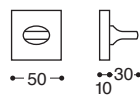

RSKYB6
WC / Privacy - Q. 6/7/8