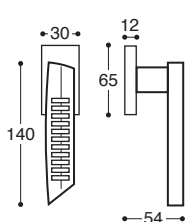

RSKY5J
SX / LH