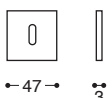

RSKYF2
Patent / Lock