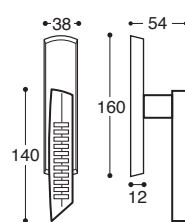

RSKY5L
SX / LH