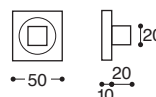

16 - Bianco*
 White*

RSKY50
 S/bocchetta / Latch

RSKY52
 Patent / Lock

RSKY54
 Yale / Cylinder

RSKY56
 WC / Privacy - Q. 6/7/8

Skyline/Quad Rosetta metallo - con molla / Metal rose - springloaded

RSKYB0
 S/bocchetta / Latch