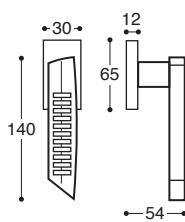

RSKY5I
DX / RH