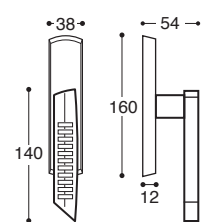

RSKY5K
DX / RH

Skyline DK - mov. 8 scatti
Window handle - 8 pos. mech.

Skyline Martellina Per finestra - cremonese
mov. escluso/ For window - cremon - mec. non included

* a richiesta / on demand