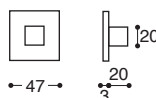

RSKYF6
WC / Privacy - Q. 6/7/8

Skyline/FLQ Rosetta ribassata metallo - con molla / Metal flat rose - springloaded