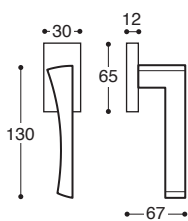

16 - Bianco*
White*

R00G50
S/bocchetta / Latch

R00G52
Patent / Lock

R00G54
Yale / Cylinder

R00G56
WC / Privacy - Q. 6/7/8

Arco/Quad Rosetta metallo - con molla / Metal rose - springloaded

R00GB0
S/bocchetta / Latch

R00GB2
Patent / Lock

R00GB4
Yale / Cylinder

R00GB6
WC / Privacy - Q. 6/7/8

Arco/50x50 Rosetta metallo&plastica - con molla / Metal&plastic rose - springloaded

R00GF0
S/bocchetta / Latch

R00GF2
Patent / Lock

R00GF4
Yale / Cylinder

R00GF6
WC / Privacy - Q. 6/7/8

Arco/FLQ Rosetta ribassata metallo - con molla / Metal flat rose - springloaded

R00G5J
SX / LH

R00G5I
DX / RH

R00G5L
SX / LH

R00G5K
DX / RH

Arco DK - mov. 8 scatti
Window handle - 8 pos. mech.