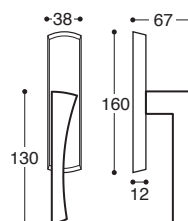

16 - Bianco*
White*

R00G50
S/bocchetta / Latch

R00G52
Patent / Lock

R00G54
Yale / Cylinder

R00G56
WC / Privacy - Q. 6/7/8

Arco/Quad Rosetta metallo - con molla / Metal rose - springloaded

R00GB0
S/bocchetta / Latch

R00GB2
Patent / Lock

R00GB4
Yale / Cylinder

R00GB6
WC / Privacy - Q. 6/7/8

Arco/50x50 Rosetta metallo&plastica - con molla / Metal&plastic rose - springloaded

R00GF0
S/bocchetta / Latch

R00GF2
Patent / Lock

R00GF4
Yale / Cylinder

R00GF6
WC / Privacy - Q. 6/7/8

Arco/FLQ Rosetta ribassata metallo - con molla / Metal flat rose - springloaded

R00G5J
SX / LH

R00G5I
DX / RH

R00G5L
SX / LH

R00G5K
DX / RH

Arco DK - mov. 8 scatti
Window handle - 8 pos. mech.