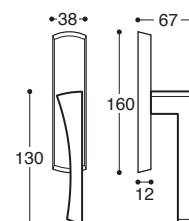

16 - Bianco*
White*

R00G50
S/bocchetta / Latch

R00G52
Patent / Lock

R00G54
Yale / Cylinder

R00G56
WC / Privacy - Q. 6/7/8

Arco/Quad Rosetta metallo - con molla / Metal rose - springloaded

R00GB0
S/bocchetta / Latch

R00GB2
Patent / Lock

R00GB4
Yale / Cylinder

R00GB6
WC / Privacy - Q. 6/7/8

Arco/50x50 Rosetta metallo&plastica - con molla / Metal&plastic rose - springloaded

R00GF0
S/bocchetta / Latch

R00GF2
Patent / Lock

R00GF4
Yale / Cylinder

R00GF6
WC / Privacy - Q. 6/7/8

Arco/FLQ Rosetta ribassata metallo - con molla / Metal flat rose - springloaded

R00G5J
SX / LH

R00G5I
DX / RH

R00G5L
SX / LH

R00G5K
DX / RH

Arco DK - mov. 8 scatti
Window handle - 8 pos. mech.