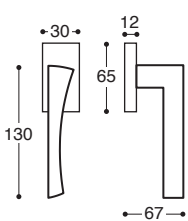

16 - Bianco*
White*

R00G50
S/bocchetta / Latch

R00G52
Patent / Lock

R00G54
Yale / Cylinder

R00G56
WC / Privacy - Q. 6/7/8

Arco/Quad Rosetta metallo - con molla / Metal rose - springloaded

R00GB0
S/bocchetta / Latch

R00GB2
Patent / Lock

R00GB4
Yale / Cylinder

R00GB6
WC / Privacy - Q. 6/7/8

Arco/50x50 Rosetta metallo&plastica - con molla / Metal&plastic rose - springloaded

R00GF0
S/bocchetta / Latch

R00GF2
Patent / Lock

R00GF4
Yale / Cylinder

R00GF6
WC / Privacy - Q. 6/7/8

Arco/FLQ Rosetta ribassata metallo - con molla / Metal flat rose - springloaded

R00G5J
SX / LH

R00G5I
DX / RH

R00G5L
SX / LH

R00G5K
DX / RH

Arco DK - mov. 8 scatti
Window handle - 8 pos. mech.